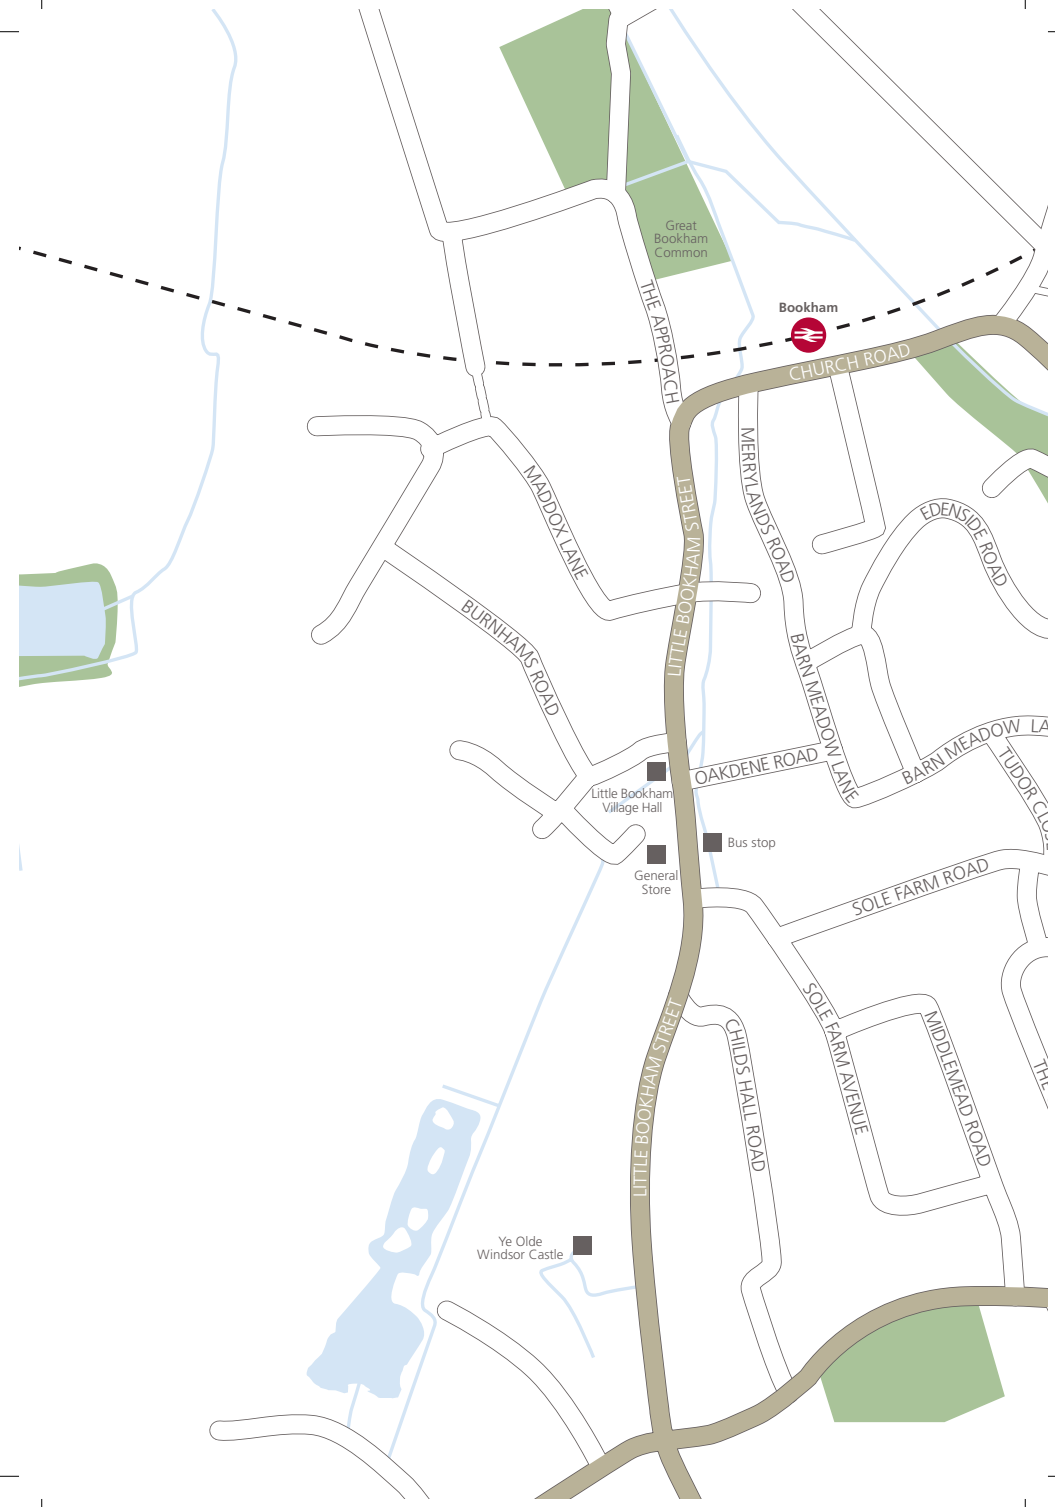

Great Bookham Common

Bookham

CHURCH ROAD

THE APPROACH

MADDOX LANE

BURNHAMS ROAD

LITTLE BOOKHAM STREET

MERRYLANDS ROAD

BARN MEADOW LANE

EDENSIDE ROAD

OAKDENE ROAD

BARN MEADOW LA

TUDOR CL

Little Bookham Village Hall

Bus stop

General Store

SOLE FARM ROAD

LITTLE BOOKHAM STREET

CHILDS HALL ROAD

SOLE FARM AVENUE

MIDDLEMEAD ROAD

Ye Olde Windsor Castle