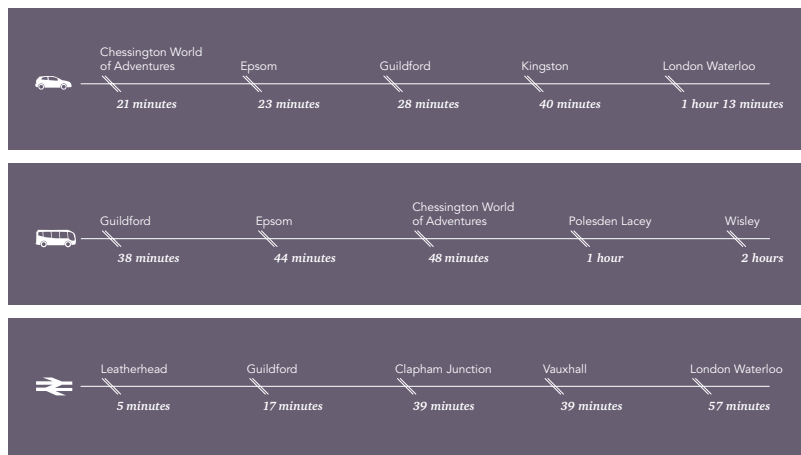

Eagle Taxis
Church Road, Bookham, Leatherhead,
Surrey KT23 3JG
01372 379379
www.eagletaxi.co.uk

Road and Rail

Road travel times are calculated from Bookham Town Centre using Google Maps.

Train times are calculated from Bookham station using National Rail Enquiries.